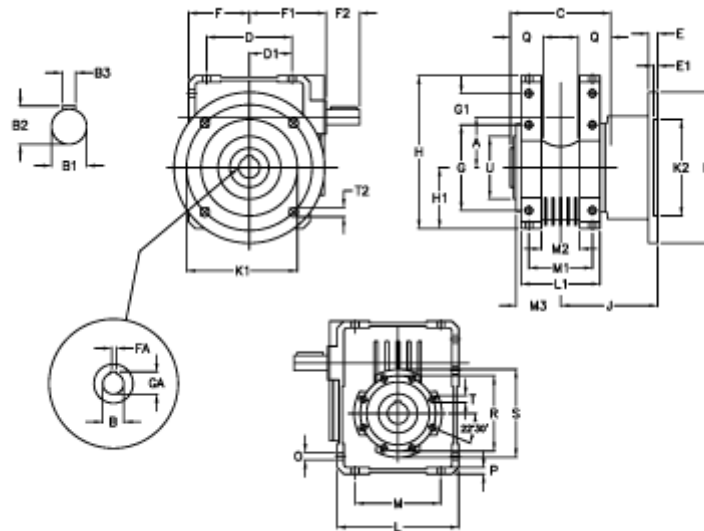

Article number: 3922075007400

Description: Worm gear with solid input shaft
W 75UF1-7-HS unassembled

Measures

A = 75.00	Description = W75 UF-xx-P71 B5	G1 = 46.5	L = 174	Q = 40
B = 30	E = 12	GA = 33.3	L1 = 104	R = 110
B1 = 19	E1 = 5	H = 220.5	M = 126	S = 125
B2 = 21.5	F = 87.0	H1 = 87.0	M1 = 82	T = M8x14
B3 = 6	F1 = 124.5	J = 111.0	M2 = 44	T2 = 12.5
C = 127	F2 = 40	K = 200	M3 = 58.5	U = 90
D = 109.5	FA = 8	K1 = 165	O = 10.5	
D1 = 46.5	G = 126	K2 = 130	P = 9	